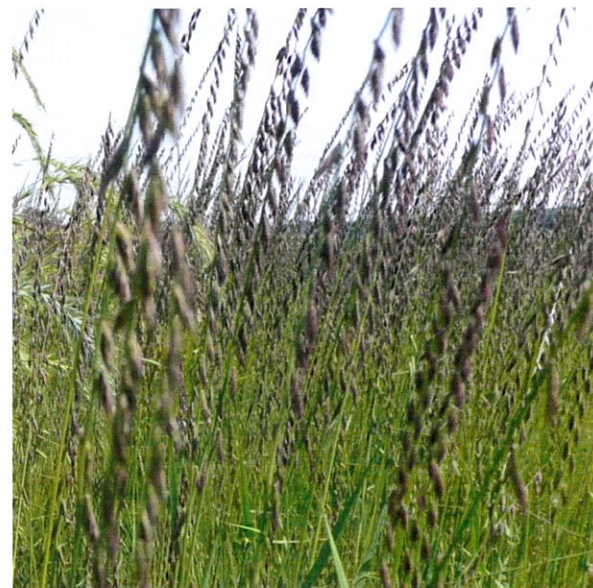

Side Oats Grama (Bouteloua curtipendula)

Technical Sheet

A hardy, rapidly emerging warm season grass bunch grass that spreads by short rhizomes; reproduces only by seed.

The bright orange and purple flowers of this short grass, which hang from only one side of the stem, help to make it the most attractive of all the grass species.

Used for surface mine revegetation, erosion control and as a warm season companion crop.

Has a high winter forage value for wildlife and livestock.

Characteristics

Sun Exposure: Full Sun

Height: 1 - 3 feet

Root Depth: 12" minimum

Blooms: July - September

Soil: Dry - Medium, Sand, Loam

Moderate drought tolerance

Moderate salt tolerance

Attracts birds

Deer resistant

Seeding Rate

Solid stand of a single specie

Per 1,000 sq. ft.

0.25 lb.

Per Acre

10 lb.

N
A
T
I
V
E

M *Mattenson*
Turf Products, Inc.

250 W. Adams Street
Waterman, IL 60556-0218
Phone: 815-264-3322
Fax: 815-264-3324
Toll Free: 800-833-2290
www.MTP78.com