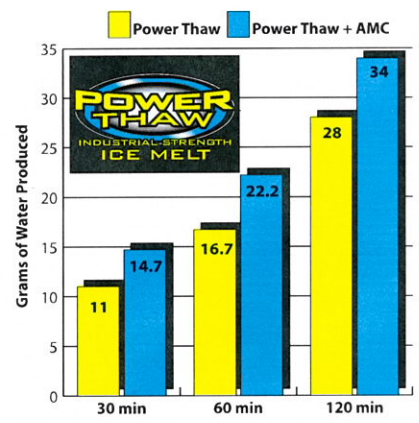

DIRECTIONS:

Spread at the rate of about 1/4 cup per sq. yd. Leaves no messy white residue to coat sidewalks or to be tracked into buildings. Remove the slush immediately to prevent penetration of porous areas and cracks in the concrete, as continual thawing and freezing action can cause damage to poor quality concrete. Will not harm carpet or floors.

ITEM NUMBER	PACKAGE SIZE	PALLET WEIGHT	UNITS PER PALLET	UPC CODE
955-0050	50# Bag	2500 Lbs.	49 Bags	24378-70050
955-0500	50# Box	2450 Lbs.	48 Boxes	24378-70090